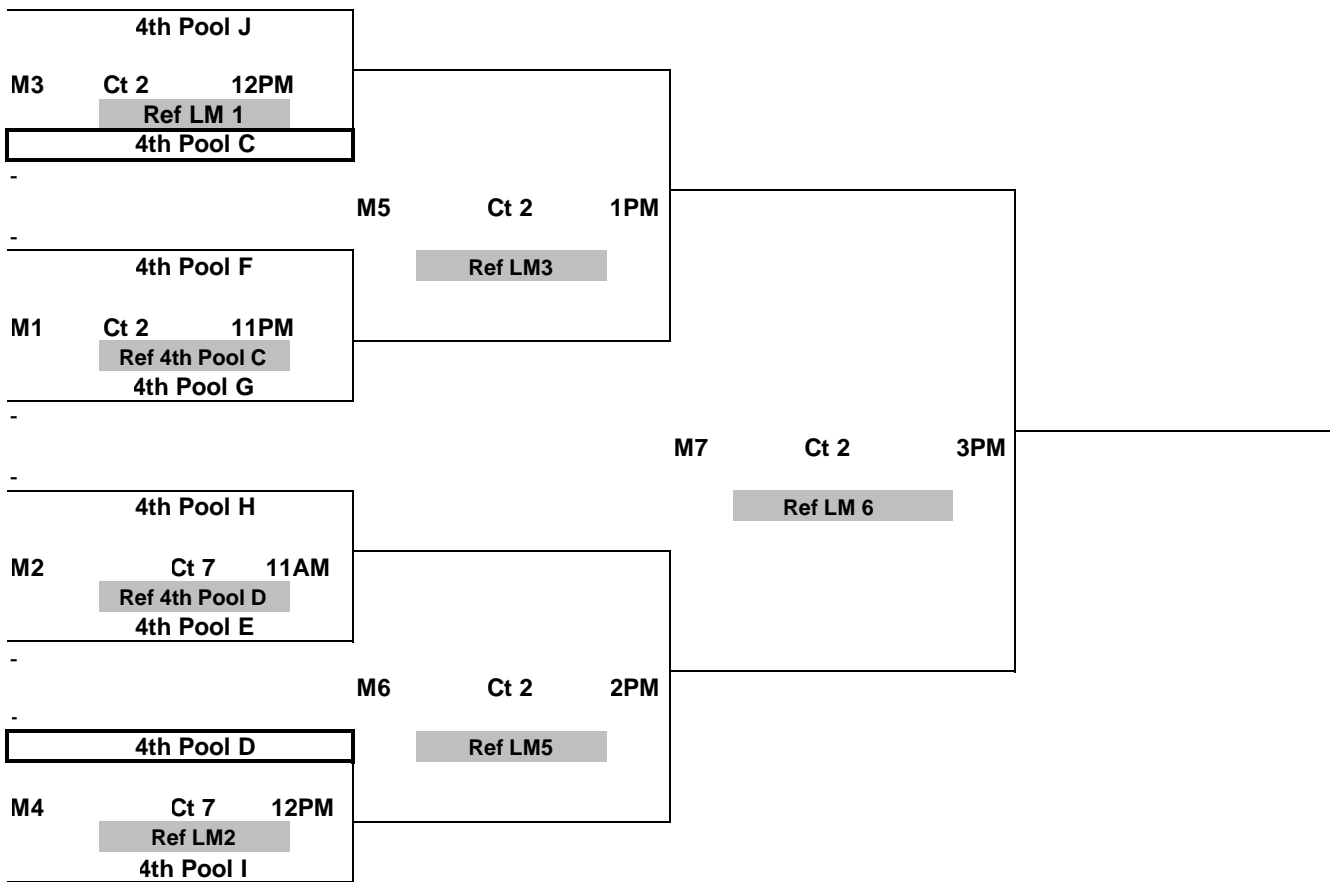

POOL: I LOCATION: COURT: 16								Point %	Game %	Matches		Games		Place
										Won	Lost	Won	Lost	
1 Tribe 16 Gold Amanda								0.000	0.000	0	0	0	0	
2 FSVBC Suns 16 DC								0.000	0.000	0	0	0	0	
3 Rampage Jrs 16								0.000	0.000	0	0	0	0	
4 South Fla VBC 16 White								0.000	0.000	0	0	0	0	
Day/Ct	SAT 16	SAT 16	SAT 16	SAT 16	SAT 16	SAT 16	Day/Ct	POOL I						
Time	8:00 AM	9:00 AM	10:00 AM	11:00 AM	12:00 PM	1:00 PM	Time	COURT 16						
Match	1 vs 3 R:2	2 vs 4 R:1	1 vs 4 R:3	2 vs 3 R:1	3 vs 4 R:2	1 vs 2 R:4	Match							
Gm 1							Gm 1							
Gm 2							Gm 2							
Gm 3							Gm 3							

POOL: J LOCATION: COURT: 17								Point %	Game %	Matches		Games		Place
										Won	Lost	Won	Lost	
1 Ocean Breeze 16 Roxy								0.000	0.000	0	0	0	0	
2 Jupiter VBC 161								0.000	0.000	0	0	0	0	
3 Allstar Volleyball 16U								0.000	0.000	0	0	0	0	
4 Naples Jrs 16 Extreme								0.000	0.000	0	0	0	0	
Day/Ct	SAT 17	SAT 17	SAT 17	SAT 17	SAT 17	SAT 17	Day/Ct	POOL J						
Time	8:00 AM	9:00 AM	10:00 AM	11:00 AM	12:00 PM	1:00 PM	Time	COURT 17						
Match	1 vs 3 R:2	2 vs 4 R:1	1 vs 4 R:3	2 vs 3 R:1	3 vs 4 R:2	1 vs 2 R:4	Match							
Gm 1							Gm 1							
Gm 2							Gm 2							
Gm 3							Gm 3							

GOLD

CLOVERLEAF 2010
MARCH 13-14
16's

CLOVERLEAF 2010
MARCH 13-14
16's

SILVER

If you are in box you ref before you play
Losers must stay and ref the next match

CLOVERLEAF 2010
 MARCH 13-14
 16's

BRONZE

If you are in box you ref before you play
 Losers must stay and ref the next match