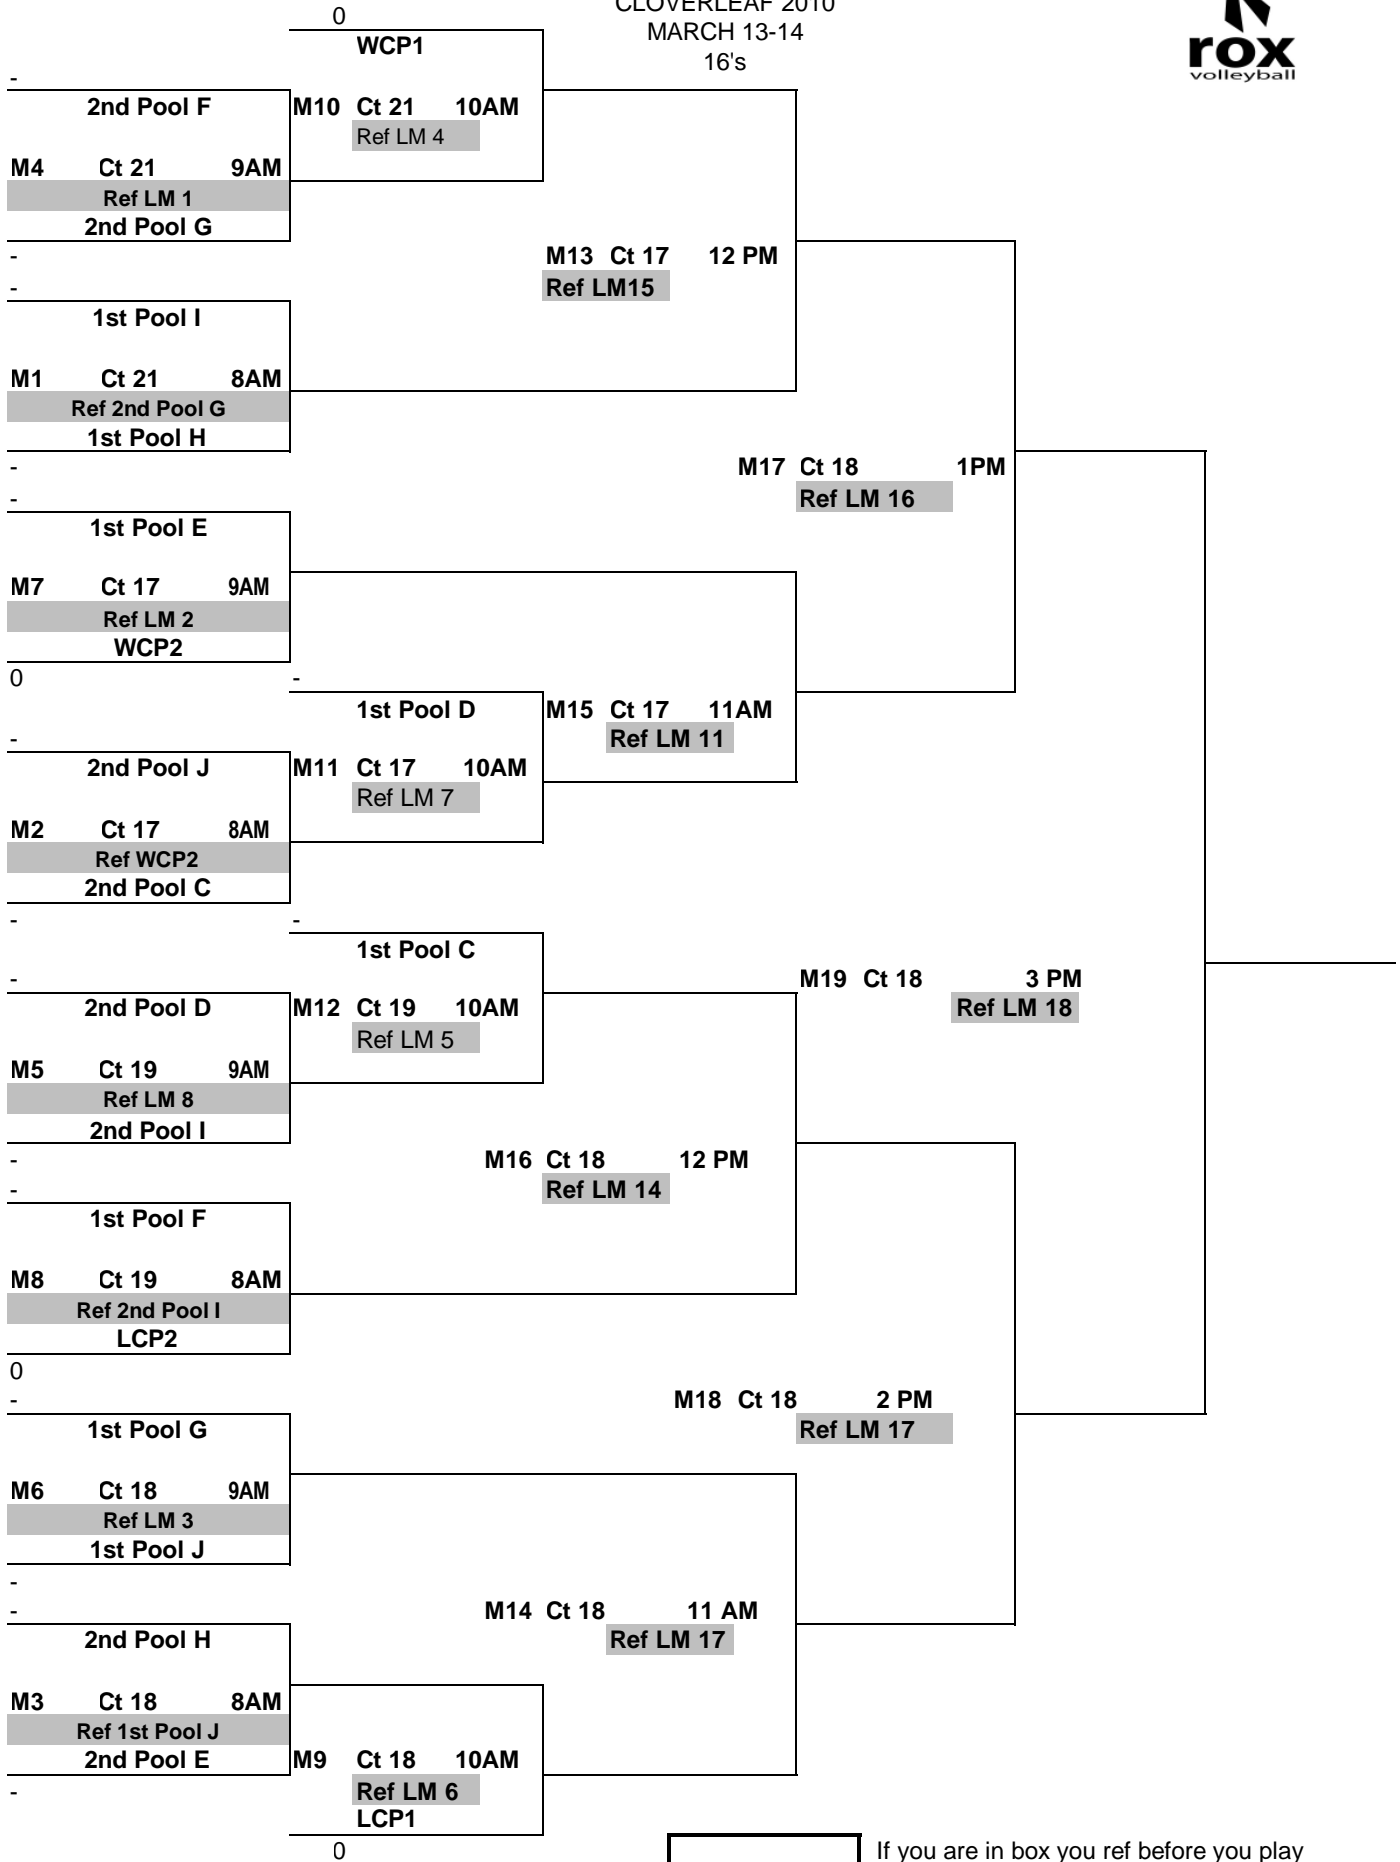

GOLD

CLOVERLEAF 2010
MARCH 13-14
16's