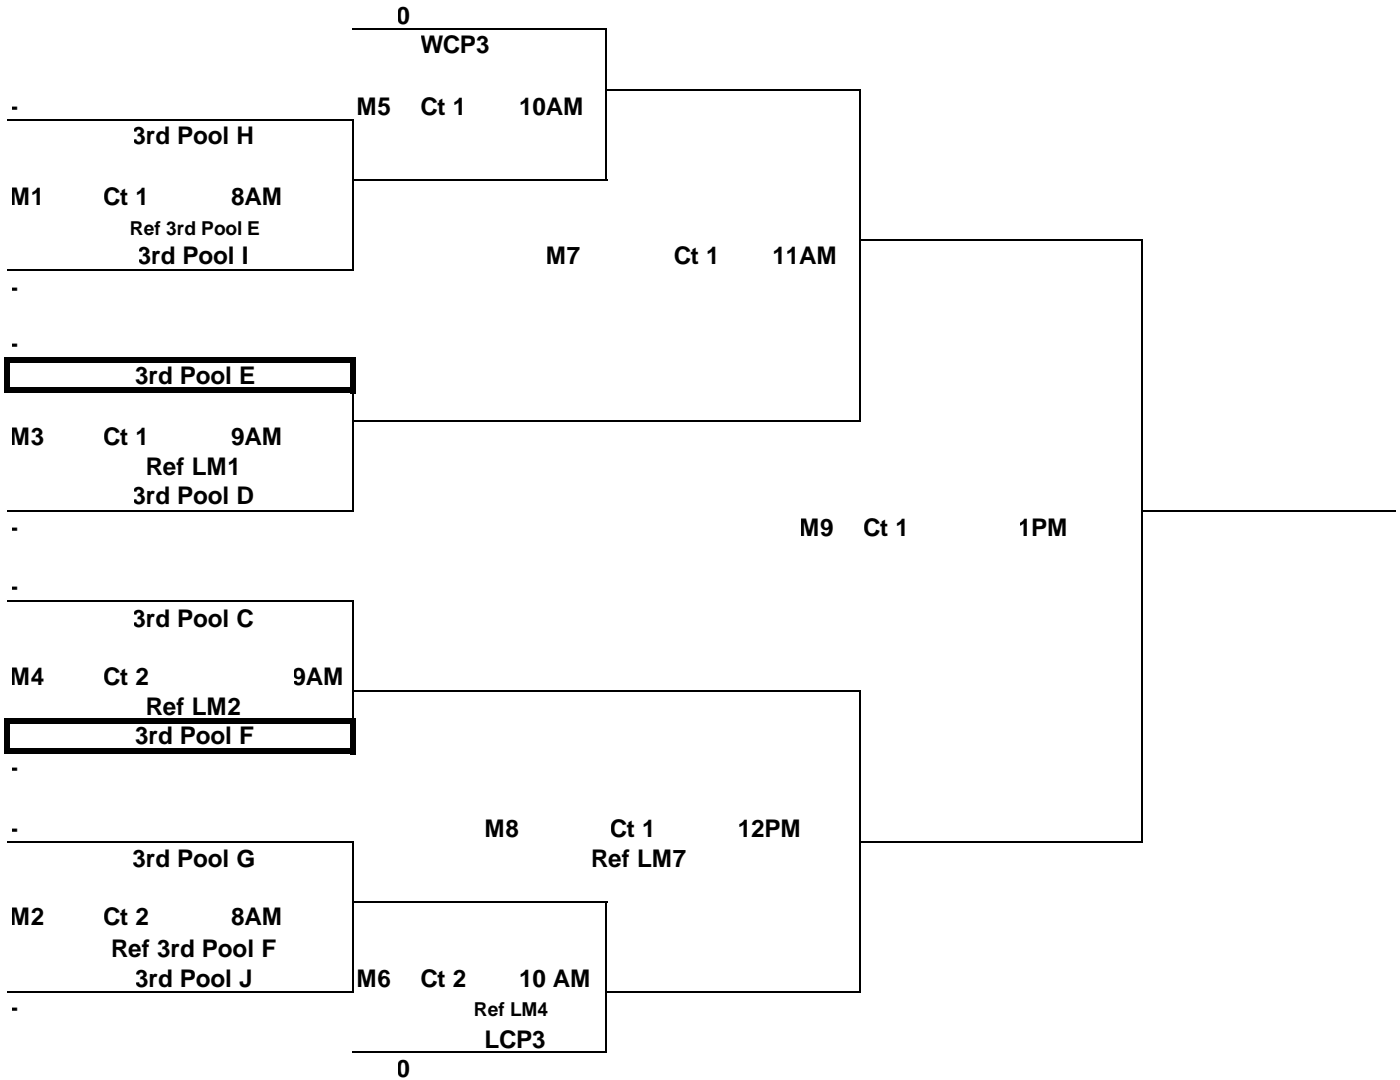

CLOVERLEAF 2010
MARCH 13-14
16's

SILVER

☐ If you are in box you ref before you play
Losers must stay and ref the next match