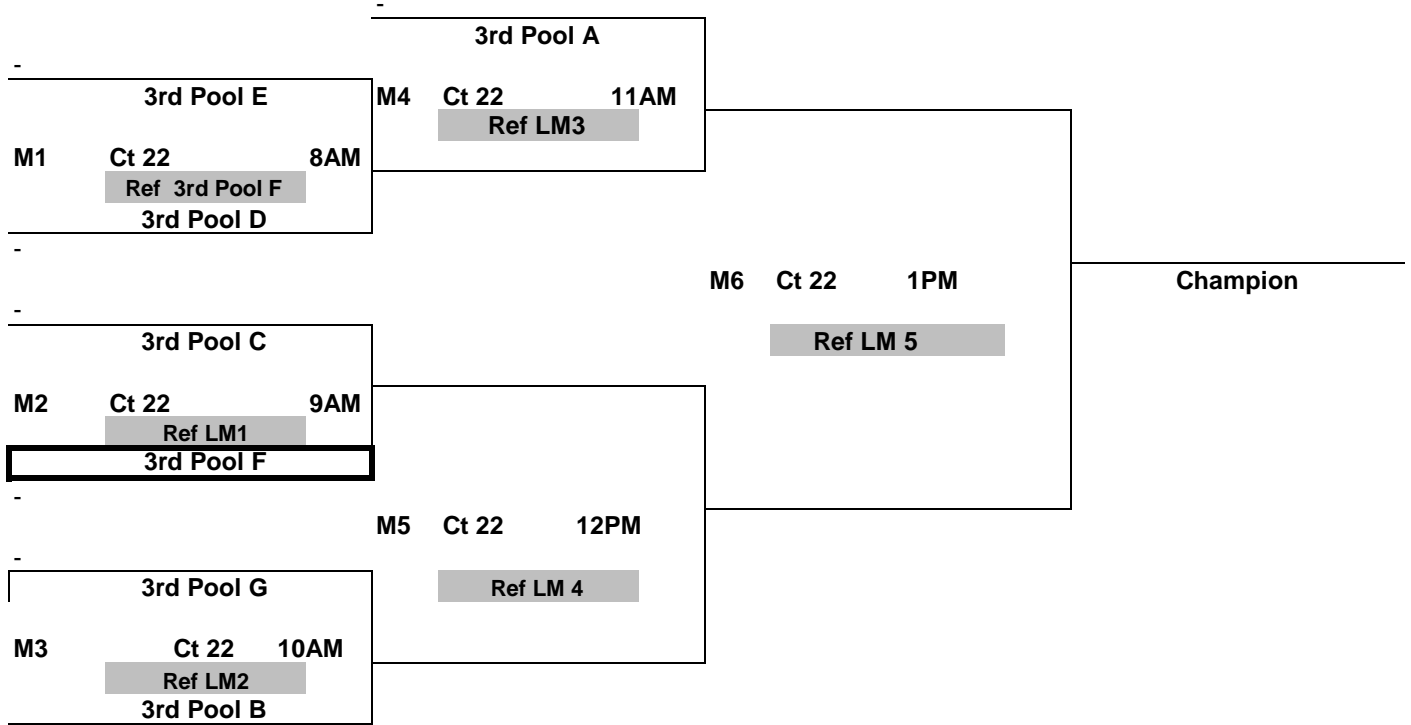

CLOVERLEAF 2010

MARCH 13-14

15's

GOLD

If you are in box you ref before you play  
Losers must stay and ref the next match

CLOVERLEAF 2010

MARCH 13-14

15's

Silver

Bronze

If you are in box you ref before you play  
Losers must stay and ref the next match