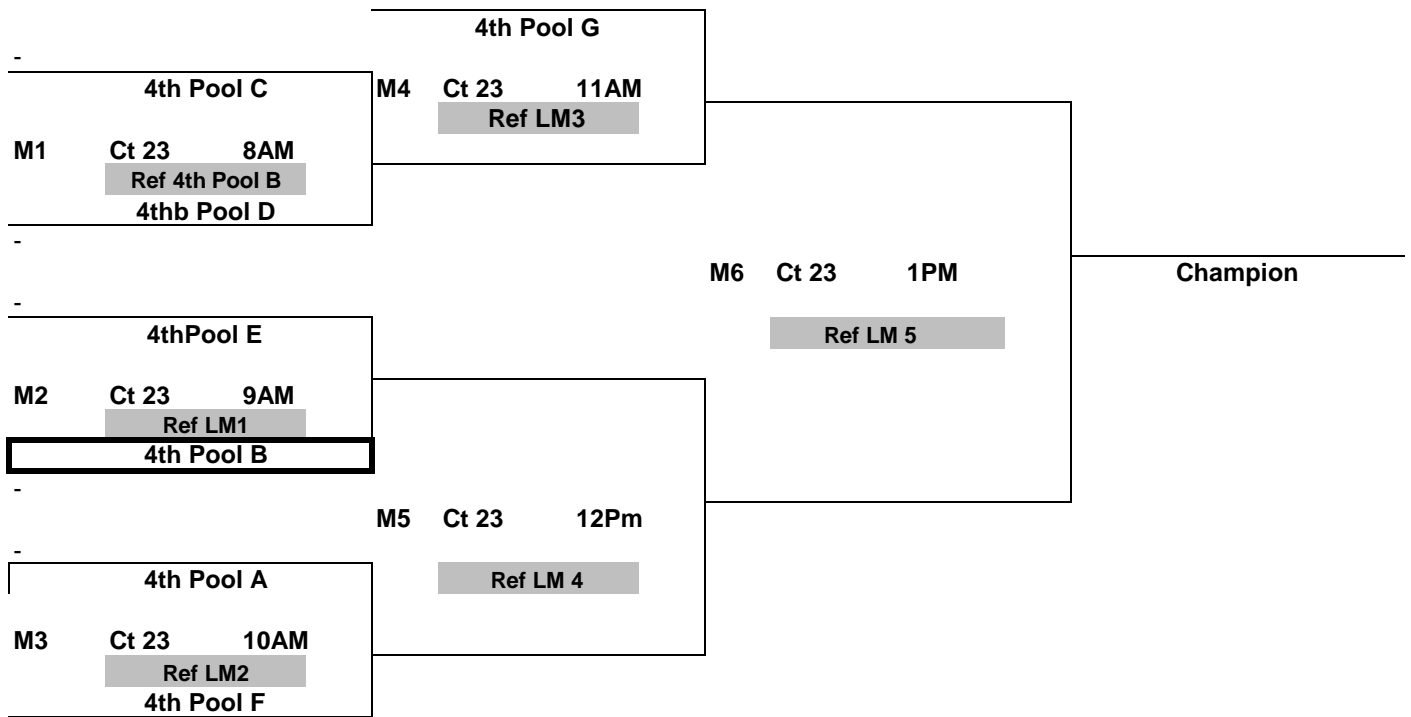

CLOVERLEAF 2010

MARCH 13-14

15's

GOLD

If you are in box you ref before you play  
Losers must stay and ref the next match

CLOVERLEAF 2010

MARCH 13-14

15's

Silver

Bronze

If you are in box you ref before you play  
Losers must stay and ref the next match