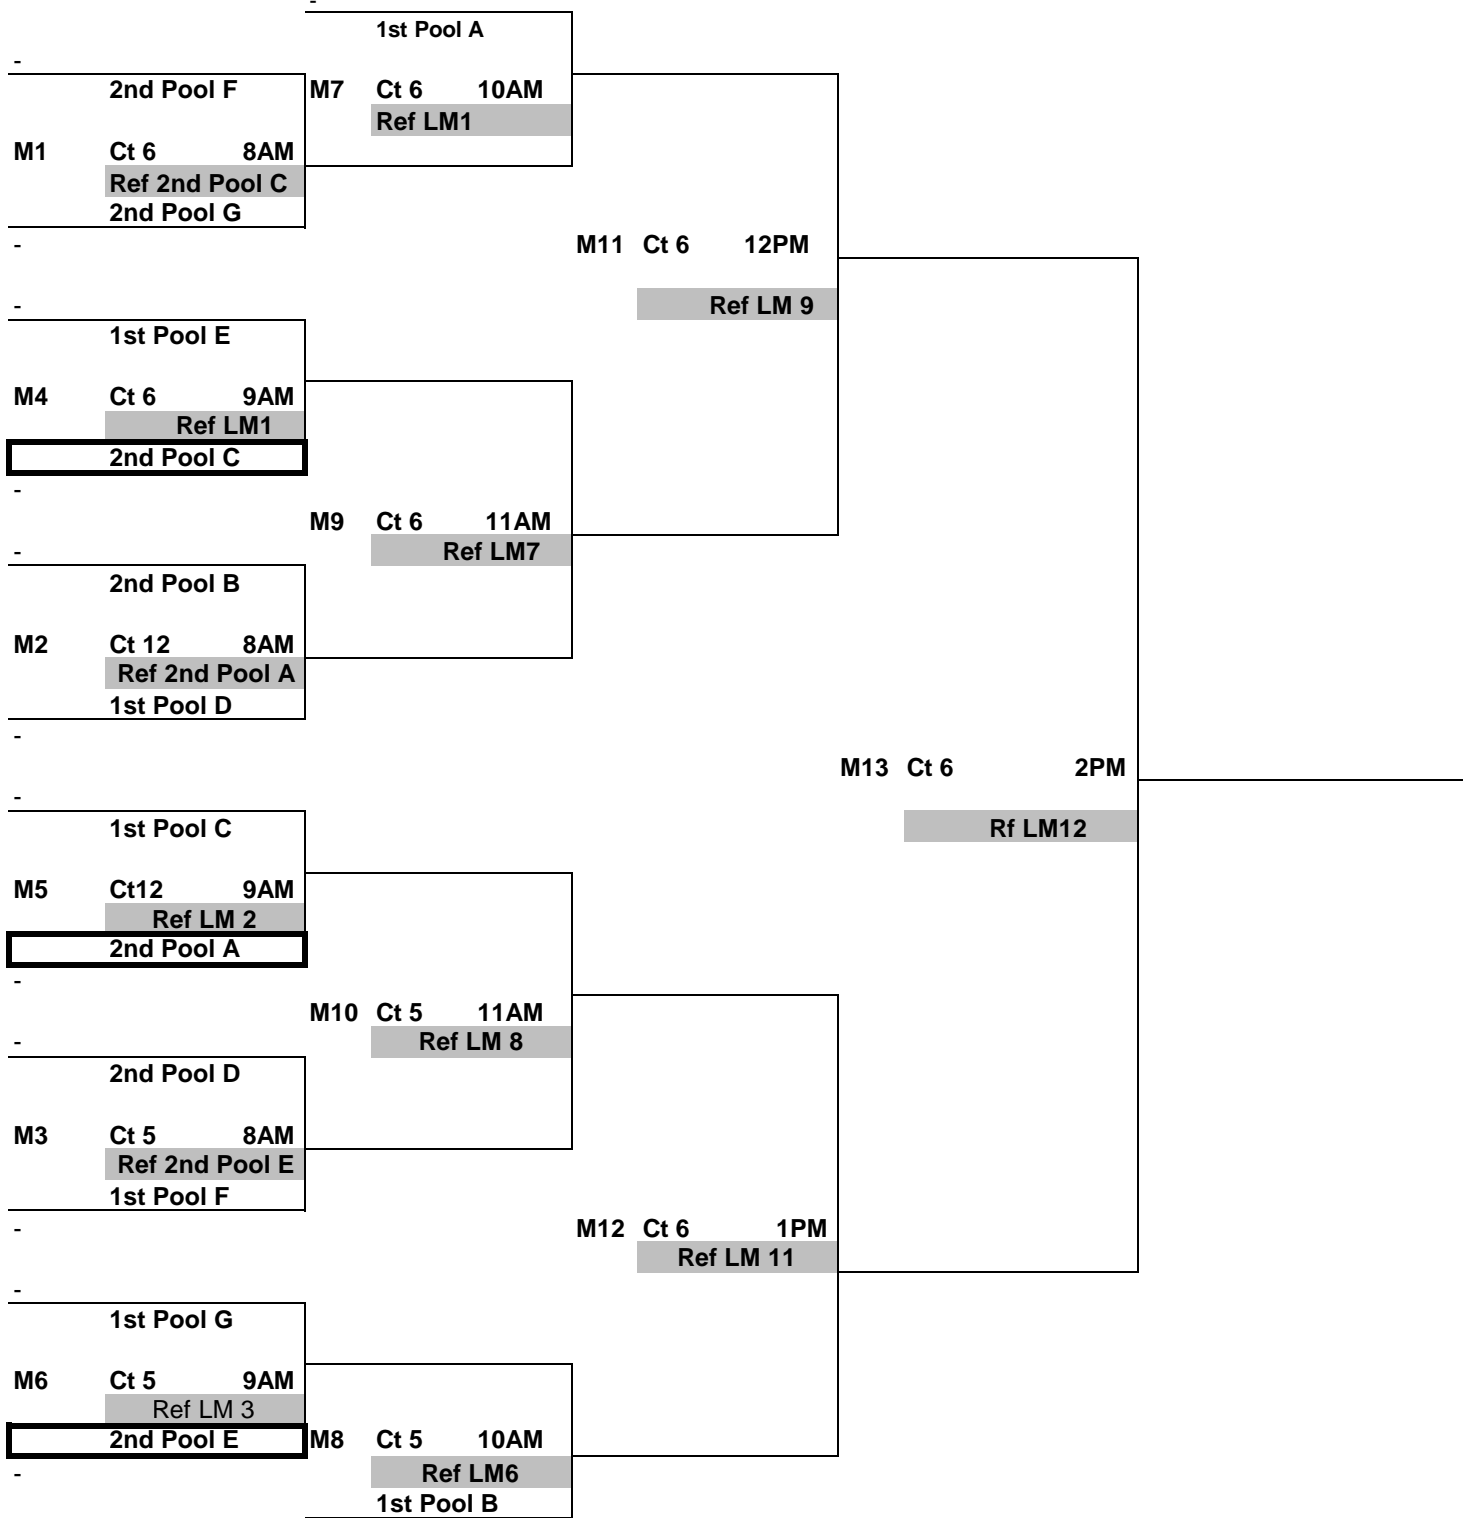

CLOVERLEAF 2010

MARCH 13-14

15's

GOLD

If you are in box you ref before you play  
Losers must stay and ref the next match

CLOVERLEAF 2010

MARCH 13-14

15's

Silver

Bronze

If you are in box you ref before you play  
Losers must stay and ref the next match