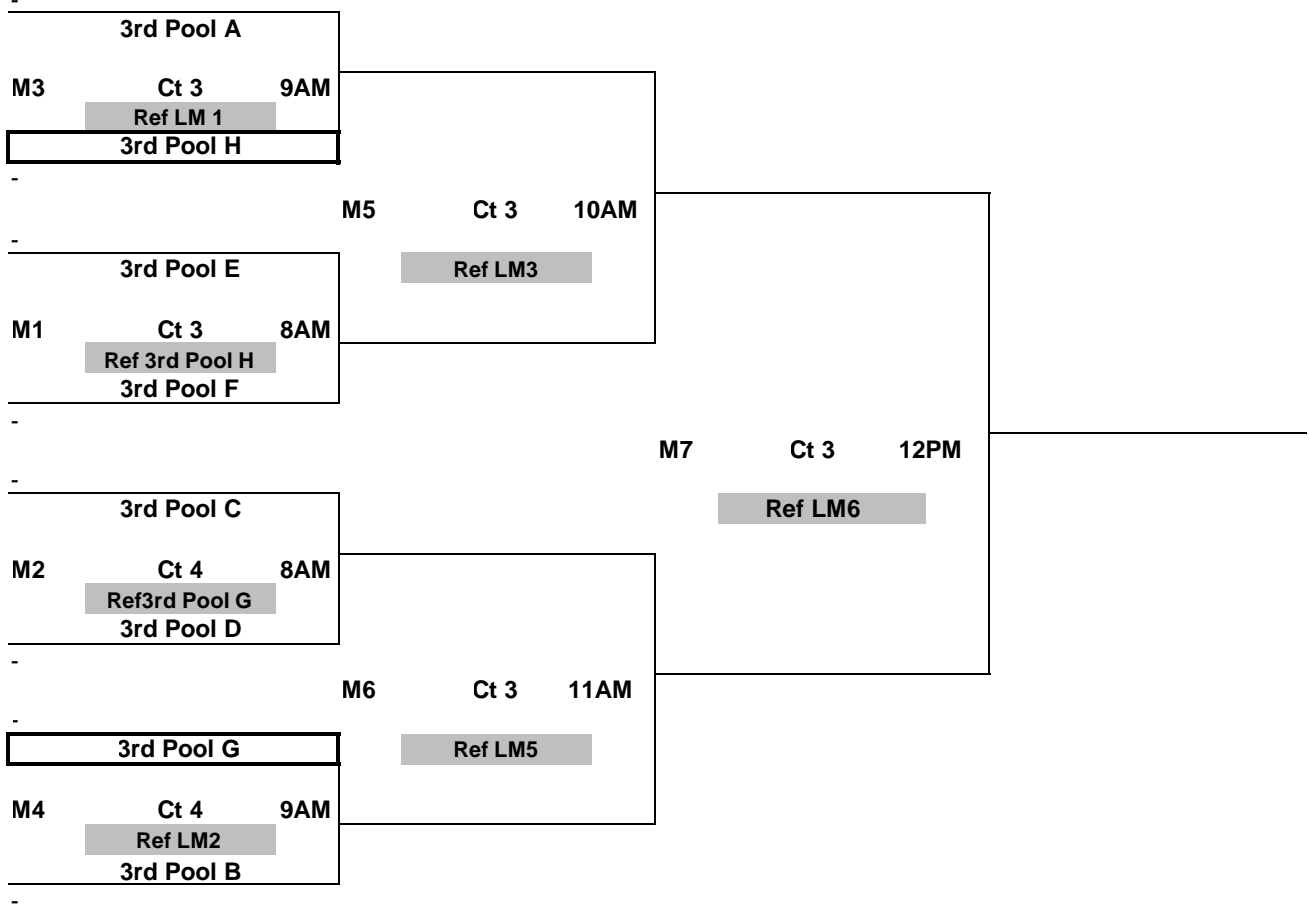

CLOVERLEAF 2010

MARCH 13-14

14's

GOLD

CLOVERLEAF 2010  
MARCH 13-14  
14's

SILVER

If you are in box you ref before you play  
Losers must stay and ref the next match

**BRONZE**

If you are in box you ref before you play  
Losers must stay and ref the next match