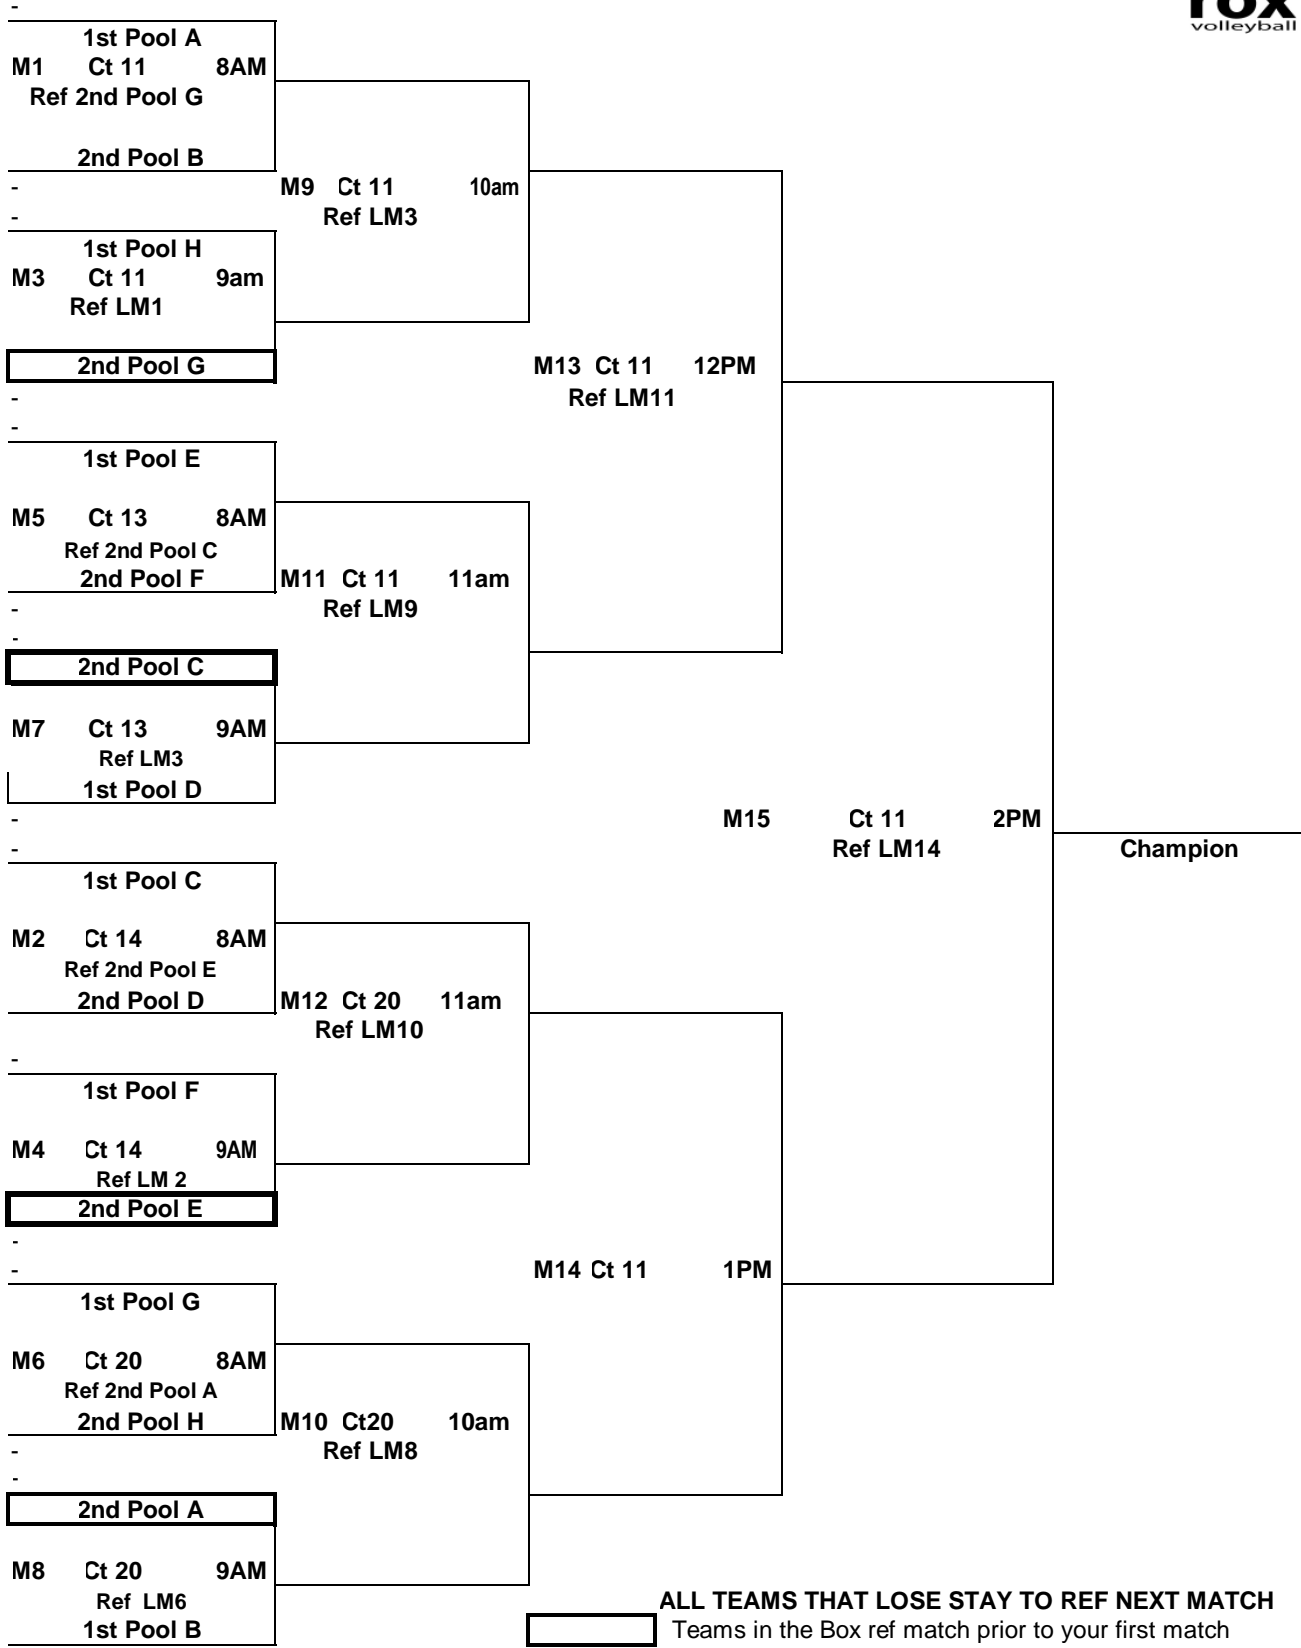

CLOVERLEAF 2010

MARCH 13-14

14's

GOLD

CLOVERLEAF 2010  
MARCH 13-14  
14's

SILVER

If you are in box you ref before you play  
Losers must stay and ref the next match

**BRONZE**

If you are in box you ref before you play  
Losers must stay and ref the next match