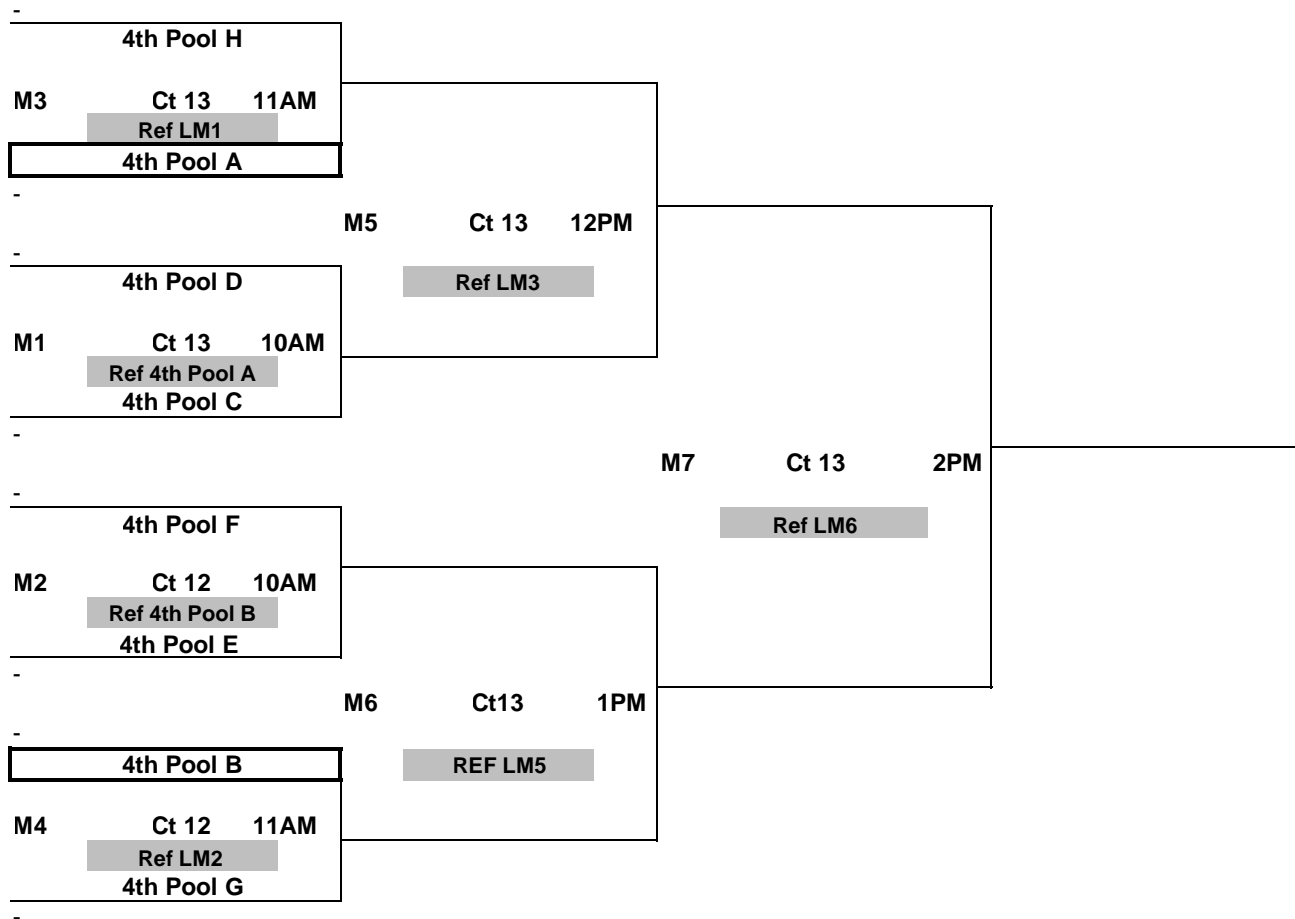

CLOVERLEAF 2010

MARCH 13-14

14's

GOLD

CLOVERLEAF 2010  
MARCH 13-14  
14's

SILVER

If you are in box you ref before you play  
Losers must stay and ref the next match

**BRONZE**

If you are in box you ref before you play  
Losers must stay and ref the next match